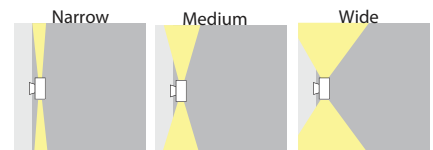

☐ SCE - Surface Conduit Entry Box - ☐ 1/2" ☐ 3/4"

☐ 4" Mounting Plate for Junction Box