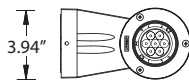

Bottom view