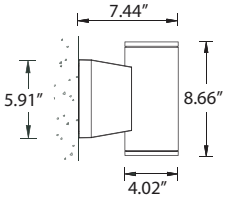

IP65 : Suitable for Wet Locations
IK08 : Impact Resistant (Vandal Resistant)

UJE-31751

Jet cylindrical wall up-down light LED

Wall luminaires with a selection of beam distributions for various downward or upward lighting requirements. Designed to illuminate the wall surface and for light accents on vertical surfaces.

They are suitable for many applications such as residential and pedestrian areas, shopping malls, parks and gardens, as well as commercial, historic or modern architectural interiors and exteriors. The luminaires have features such as long life, limited maintenance and constant lifetime performance. The cool lens is perfect for public and pedestrian areas. The luminaires use a high quality LED source with low energy consumption and long service life 50,000 - 80,000 hrs.

The luminaire is rated as class I with the high power LED integral driver. Low copper content die-cast aluminum housing and frame. Stainless steel screws. Durable silicone rubber gasket and clear toughened glass. Single cable entry. Housing is treated with a chemical chromated protection before powder coating, ensuring high corrosion resistance. Anodized high purity aluminum reflector.

High power LED with three different beam distribution options in 2700K, 3000K and 4000K. Consult factory for additional colors. Mounting plate for 3" junction box is provided with the fixture.

Physical Data

Length: 7.44"

Height: 8.66"

Weight: 5.5 lbs

Lamp

☐ 2x12w - 2x710lm - White - LED ☼

Beam Angle (Please Specify)

☐ N - Narrow Beam: 19 Deg

☐ M - Medium Beam: 25 Deg

☐ W - Wide Beam: 34 Deg

LED Color (Please Specify)

☐ W27 - 2700K

☐ W30 - 3000K

☐ W40 - 4000K

Voltage (Please Specify)

☐ 120V

☐ 277V

☐ Other _____

Options (Please Specify)

☐ F - Frosted Lens

☐ C - Clear Lens

Color (Please Specify)

☐ 01-Black - RAL 9011