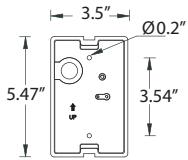

Mounting detail